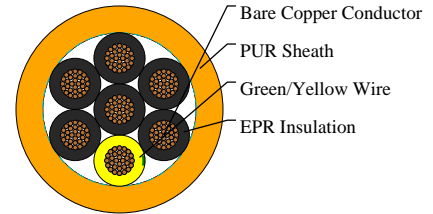

### APPLICATIONS

These EPR/PUR spiral cables are used as till feeder cable and they are ideally suited for use of high quality kitchen and housekeeping utensils, lighting, electrical tools, building industry, handing equipment, entertainment equipment etc. These cables have a high reset power, an excellent appearance and especially a long service life.

### COLOUR CODE

Core Color Code: according to VDE 0293 or DIN 47100

Sheath color: orange (other colors and types are available on request)

### PHYSICAL AND THERMAL PROPERTIES

Temperature Rating: -25°C to +80°C

Voltage Rating: 450/750V

Test voltage: 2500 V

Elasticity ratio: EPR/PUR black approx 1 : 5

### DIMENSION AND PARAMETERS

No. of Cores × Cross-sectional Area	Control Cable Size	Closed Spiral Length	Cable Diameter	Outer Diameter	Appr. Copper Weight
No. × mm <sup>2</sup>	AWG	mm	mm	mm	kg/km
7×1.5	16	500	12.6	46.4	545.4